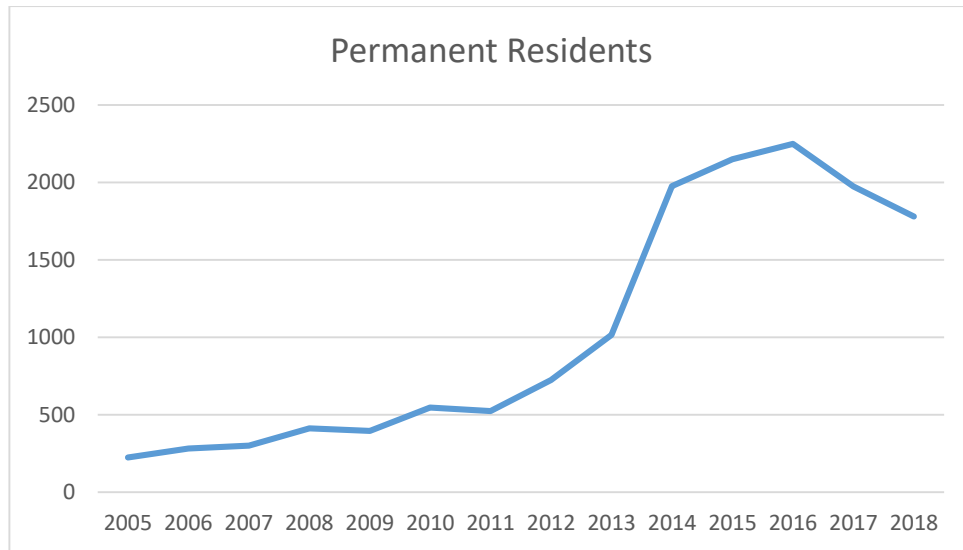

## PR uptake from Republic of Ireland 2005-2018

2005	2006	2007	2008	2009	2010	2011	2012	2013	2014	2015	2016	2017	2018
224	283	300	412	395	547	525	725	1,015	1,977	2,150	2,250	1,975	1,780

- From 2008-2014 the number of Irish opting for Permanent Residency increased fivefold (412 to 1977)